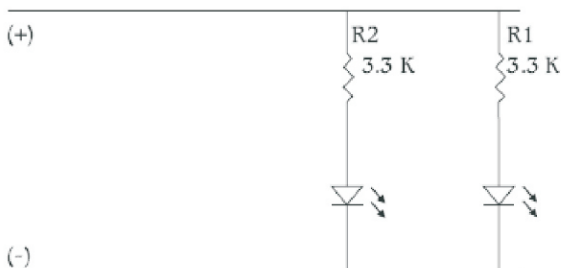

RESPONSE INDICATOR

AGNI-501

FEATURES

Compatibility with all Detectors

Dual LED Lamp

Wall Mounted

Ceiling Mount

ABS Plastic

Indoor use Only

TECHNICAL

SIZE H61m.m x W72m.m x D18m.m

Wire Entrance Back side of the Component

Alarm Current 10 mA,

LED Lamp 5 m.m

LED Lamp Glow Light colour red

Enclosure Colour White or Off White